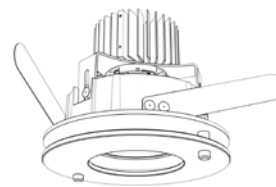

Accessories

Floating Ring