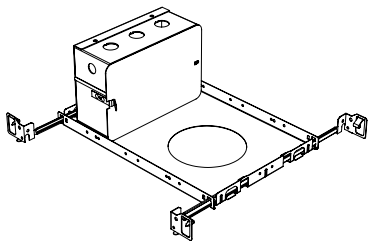

New Construction - 915