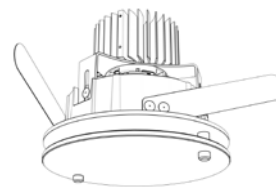

LETO 3

RECESSED FIXED LED DOWNLIGHT

LETO 3 - Recessed downlight. LETO 3 has a few different styles. This round recessed model gives any space a well-balanced level of general light through a round aperture and allows for beam control options, making the LETO 3 a superb everyday choice.

Installation

- For new and retrofit installations
- Holds in place with three friction fit spring clips
- Simple connection between fixture and driver via quick connect

Construction / Finish

- Custom finishes are available
- Die cast aluminum trim
- Rated for damp location
- Made in Canada

Dimensions

Accessories

Floating Ring

Tube

Floating Disk

LETO 3

RECESSED FIXED LED DOWNLIGHT Housing Options

Standard Senso Housing - 910

Dimension

Included

Unless specified otherwise, this is provided as standard

- Bar hanger** • Length: from 14-3/16" to 26"
- Driver with enclosure** • Galvanized steel enclosure
- Security wire** • Flexible aircraft cable, 12" long
- Easy to clip snap body included