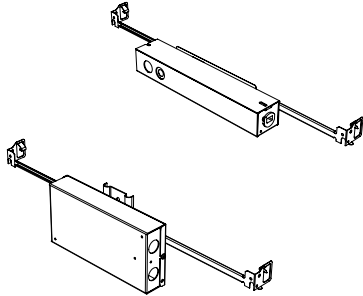

Installation

- For new and retrofit installations
- Holds in place with three friction fit spring clips
- Simple connection between fixture and driver via quick connect

Construction / Finish

- Custom finishes are available
- Die cast aluminum trim
- Rated for damp location
- Made in Canada

Dimensions

Accessories

Floating Ring

Tube

Floating Disk

LETO 3

RECESSED FIXED LED DOWNLIGHT Housing Options

Standard Senso Housing - 910

Dimension

Included

Unless specified otherwise, this is provided as standard

- Bar hanger** • Length: from 14-3/16" to 26"
- Driver with enclosure** • Galvanized steel enclosure
- Security wire** • Flexible aircraft cable, 12" long
- Easy to clip snap body included