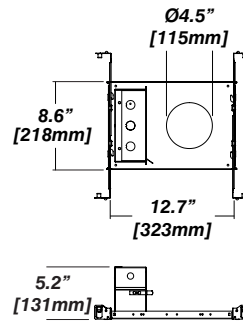

Dimension

Included

- **Plaster Frame** • Galvanized steel construction with cut-out to
- **Bar hanger** • Length: from 14-3/16" to 26"
- **Security wire** • Flexible aircraft cable, 12" long
- Easy to clip snap body included