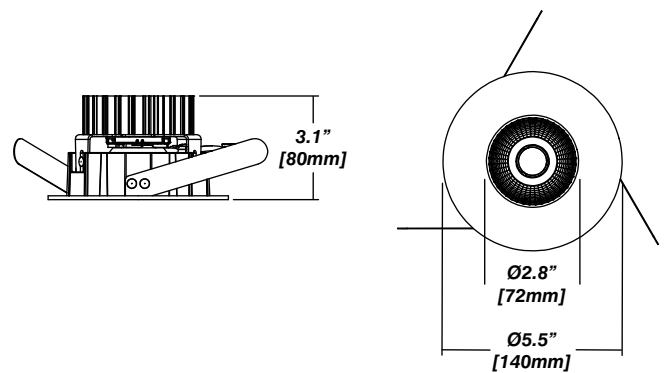

Dimensions