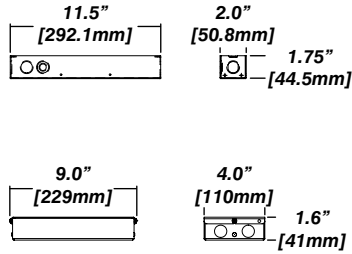

Dimension

Included

Unless specified otherwise, this is provided as standard

- Bar hanger** • Length: from 14-3/16" to 26"
- Driver with enclosure** • Galvanized steel enclosure
- Security wire** • Flexible aircraft cable, 12" long
- Easy to clip snap body included