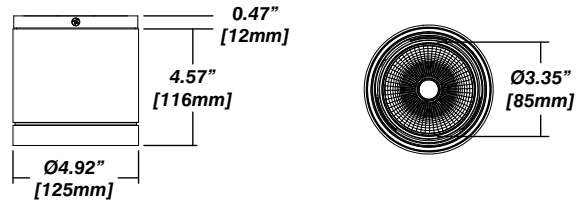

Dimensions

Accessories