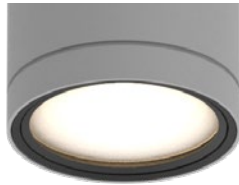

LETO 11.5 S Wet

WET RATED SURFACE MOUNT LED DOWNLIGHT

Leto 11.5 S Wet - Wet Rated Surface Mount LED Light. Leto 11.5 S Wet is a compact version of the full sized Leto 11 S Wet. Sealed clear or frosted lenses prevent the entry of water thus allowing greater versatile design options both inside and outside. Packing the same light engine as the taller Body, Leto 11.5 S offers more discretion when planning your lighting.

LETO 11.5 S Wet

WET RATED SURFACE MOUNT LED DOWNLIGHT

Reflectors

Senso metal spun faceted reflectors are specifically designed to retain as much light as possible. This results in a more power efficient fixture with a higher delivered lumen.

Faceted Reflector

Installation

- Mounting plate included
- Easy, single motion installation method
- Wet Rated from mounting surface down. Plenum/sofit space to be sealed

Construction / Finish

- High quality, scratch resistant powder coated finish in standard, premium or custom colors
- Sealing ring color matched with baffle color
- GORE® vented shade
- Factory sealed aluminum extruded body for optimized elemental resistance
- Made in Canada

Dimensions

Accessories

Clear Lens

Diffusing Lens

LETO 11.5 S Wet

WET RATED SURFACE MOUNT LED DOWNLIGHT

Photometrics

Senso's in-house photometric testing ensures that our lighting design can match your needs precisely. Our Goniophotometer and testing lab produces on-demand photometry files based on any specified fixture, including LM-79 Test reports, IES Files, and CRI/CCT measurements. See Sensolighting.com for more information.