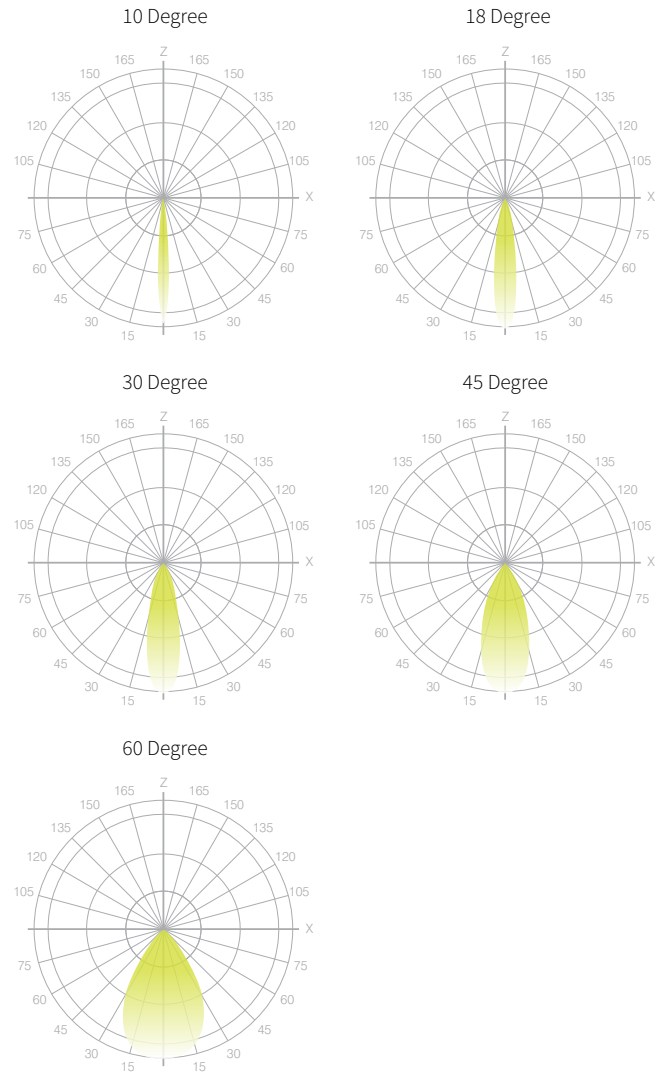

Leto Light Distribution: Reflector

Lumen Option	700lm	1000lm	1500lm
Fixture Wattage	6.1W	9.1W	14W
Delivered Lumen	647lm	965lm	1474lm