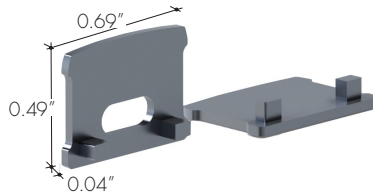

Features

The KRXL Channel is a linear aluminum extrusion that has been designed to fit many recess-mount LED lighting needs. The discrete profile and four finish allow for the perfect fit in multiple mounting surfaces for any application. Channels come with specified Mounting Clips and End Caps.

All Channels come with a specified set of Mounting Clips and End Caps, see Ordering Code for details. Order additional Mounting Clips and End Caps as necessary.

Mounting Clips

MB-KXLC-XX
Fixed mounting clip
-FC

MB-KXLC-45-XX
Fixed mounting clip 45°
-FC45

MB-KXLC-A-XX
Adjustable mounting clip
-A

End Caps

EC-KXLC-F-H3-XX
End Cap

EC-KXLC-F-H4-XX
End Cap with powerfeed opening

XX	Color
SA	Silver Anodized
WH	White
BK	Black
BZ	Bronze