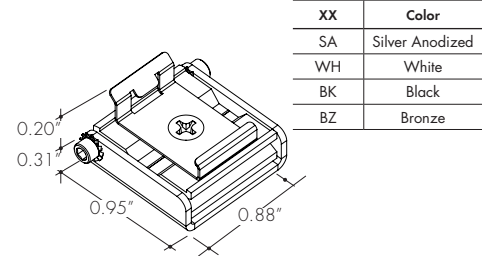

MB-KXLC-A-XX
Adjustable mounting clip
-A