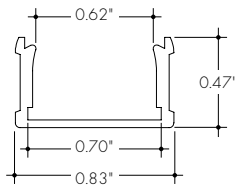

INCLUDED MOUNTING ACCESSORIES

EXTRUSION LENGTH	MOUNTING CLIPS (ALL TYPES)	ENDCAP PAIR
48"	3	1
72"	3	1
96"	4	1
144"	5	1

Each pair of endcaps includes 1x H3 (no wire feed hole) and 1x H4 (with hole) where applicable. Additional endcaps and mounting clips are available for purchase.

Ordering code

MODEL	LENGTH	LENS	MOUNTING²	FINISH⁴
KXLC - KXL Channel¹	48 - 48" 72 - 72" 96 - 96"³ 144 - 144"³	C - Clear F - Frosted HF - Half Frosted	FC - Fixed Clip FC45 - Fixed Clip, 45° A - Adjustable Hinge Mounting	SA - Silver Anodized WH - White BK - Black BZ - Bronze

1 - End Caps are included with channel, one of H3 (no hole) and one of H4 (with hole). Order additional End Caps as necessary.
2 - Mounting Clips are included with channel. Refer to chart above for provided mounting clip quantities. Order additional Mounting Clips as necessary.
3 - For Channels and Lenses over 90", incremental shipping charges will apply.
4 - Non SA finishes may have extended lead times. Custom RALs are available, please consult Inside Sales with specific request.