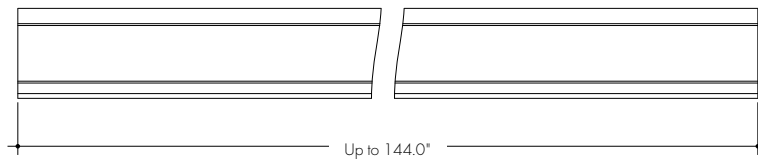

INCLUDED MOUNTING ACCESSORIES

EXTRUSION LENGTH	MOUNTING CLIPS (ALL TYPES)	ENDCAP PAIR
48"	3	1
72"	3	1
96"	4	1
144"	5	1

Each pair of endcaps includes 1x H3 (no wire feed hole) and 1x H4 (with hole) where applicable. Additional endcaps and mounting clips are available for purchase.

Ordering code

MODEL	LENGTH	LENS	MOUNTING²	FINISH⁴
KXLC - KXL Channel¹	48 - 48" 72 - 72" 96 - 96"³ 144 - 144"³	C - Clear F - Frosted HF - Half Frosted	FC - Fixed Clip FC45 - Fixed Clip, 45° A - Adjustable Hinge Mounting	SA - Silver Anodized WH - White BK - Black BZ - Bronze

1 - End Caps are included with channel, one of H3 (no hole) and one of H4 (with hole). Order additional End Caps as necessary.
2 - Mounting Clips are included with channel. Refer to chart above for provided mounting clip quantities. Order additional Mounting Clips as necessary.
3 - For Channels and Lenses over 90", incremental shipping charges will apply.
4 - Non SA finishes may have extended lead times. Custom RALs are available, please consult Inside Sales with specific request.