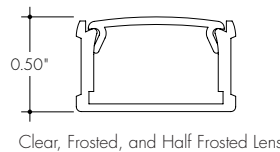

INCLUDED MOUNTING ACCESSORIES

EXTRUSION LENGTH	MOUNTING CLIPS (ALL TYPES)	ENDCAP PAIR
48"	3	1
72"	3	1
96"	4	1
144"	5	1

Each pair of endcaps includes 1x H3 (no wire feed hole) and 1x H4 (with hole) where applicable. Additional endcaps and mounting clips are available for purchase.

Ordering code

MODEL	LENGTH	LENS	MOUNTING²	FINISH⁴
KXLC - KXL Channel¹	48 - 48" 72 - 72" 96 - 96"³ 144 - 144"³	C - Clear F - Frosted HF - Half Frosted	FC - Fixed Clip FC45 - Fixed Clip, 45° A - Adjustable Hinge Mounting	SA - Silver Anodized WH - White BK - Black BZ - Bronze

1 - End Caps are included with channel, one of H3 (no hole) and one of H4 (with hole). Order additional End Caps as necessary.
2 - Mounting Clips are included with channel. Refer to chart above for provided mounting clip quantities. Order additional Mounting Clips as necessary.
3 - For Channels and Lenses over 90", incremental shipping charges will apply.
4 - Non SA finishes may have extended lead times. Custom RALs are available, please consult Inside Sales with specific request.