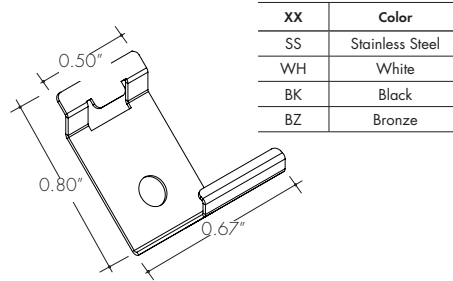

MB-KXLC-45-XX
Fixed mounting clip 45°
-FC45