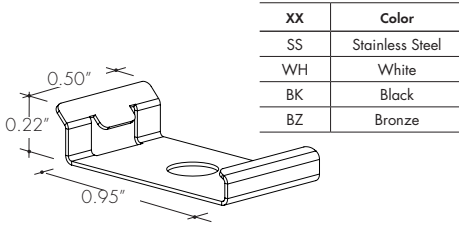

All Channels come with a specified set of Mounting Clips and End Caps, see Ordering Code for details. Order additional Mounting Clips and End Caps as necessary.

Mounting Clips

MB-KXLC-XX
Fixed mounting clip
-FC