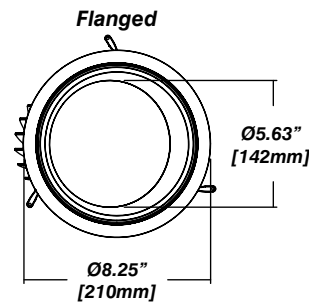

## Installation

- For new and retrofit installations
- Simple connection between fixture and driver via quick connect
- 18° tilt angle

## Dimensions