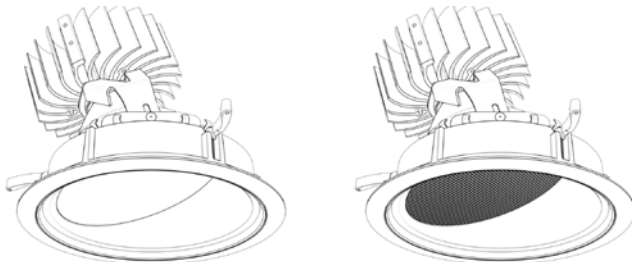

## Installation

- For new and retrofit installations
- Simple connection between fixture and driver via quick connect
- 18° tilt angle