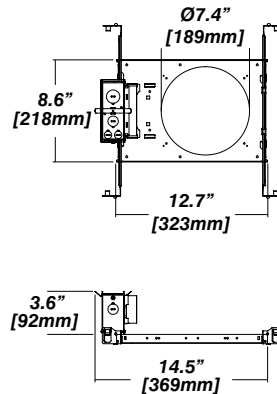

## Dimensions

### Dimension

### Included

Unless specified otherwise, this is provided as standard

- Driver with enclosure** • Galvanized steel enclosure
- Installation** • Laying on top of ceiling  
Remote from fixture  
Hanger bar and mount included