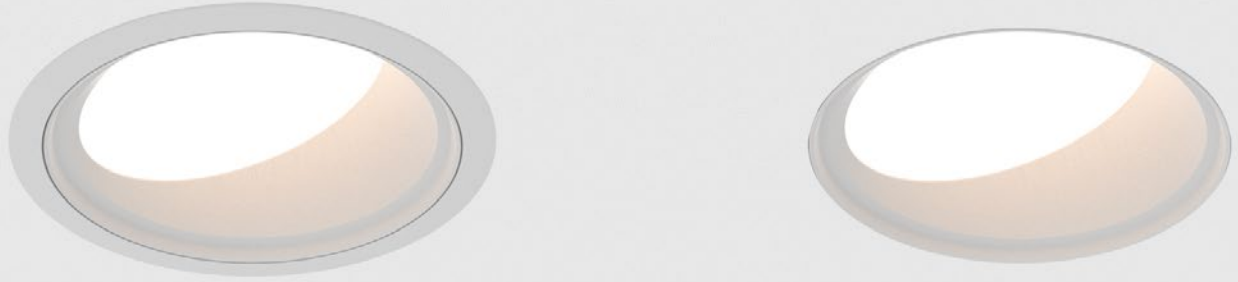

# ARTEMIS 5 W

RECESSED WALL WASHING LED DOWNLIGHT

**Artemis 5 W - Recessed Wall Washing LED Downlight.** Artemis 5 W features a SENSO-designed reflector and a wide range of color temperatures in a high performance yet efficient and compact package. As part of the Artemis family of downlights, it's easy to get a cohesive design regardless of fixture size or style.