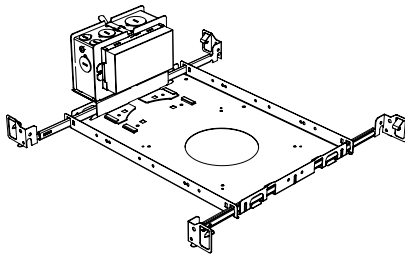

RECESSED DOWNLIGHT W/ WARM DIM

Housing Options

Standard Senso Housing - 910

Dimension

Included

Unless specified otherwise, this is provided as standard

- Driver with enclosure**
 - Galvanized steel enclosure
- Installation**
 - Laying on top of ceiling
 - Remote from fixture
 - Hanger bar and mount included

New Construction - 915

Dimension

Included

- Plaster Frame**
 - Galvanized steel construction with cut-out
- Bar hanger**
 - Length: from 14-3/16" to 26"
- Outlet Box**
 - Outlet Box Included (910 included with trimless)

IC Housing - 920

Dimension

Included

- IC Housing**
 - Galvanized steel construction
 - Airtight
 - Includes gasketed junction box
- Plaster Frame**
 - Galvanized steel construction
- Bar hanger**
 - Length: from 14-3/16" to 26"