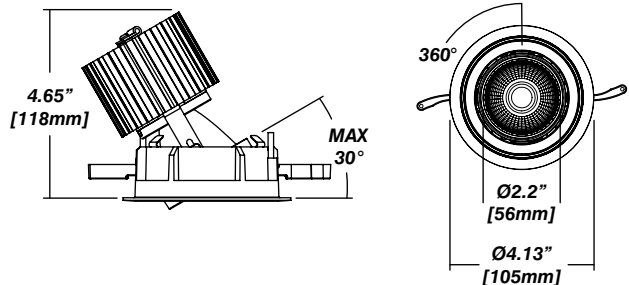

Artemis 2 Adjustable