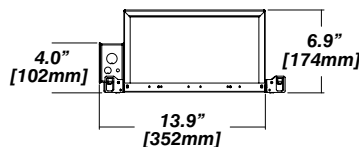

New Construction - 915

Dimension

Included

- Plaster Frame**
 - Galvanized steel construction with cut-out
- Bar hanger**
 - Length: from 14-3/16" to 26"
- Outlet Box**
 - Outlet Box Included (910 included with trimless)

IC Housing - 920

Dimension

Included

- IC Housing**
 - Galvanized steel construction
 - Airtight
 - Includes gasketed junction box
- Plaster Frame**
 - Galvanized steel construction
- Bar hanger**
 - Length: from 14-3/16" to 26"