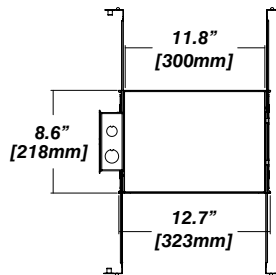

RECESSED DOWNLIGHT W/ WARM DIM

Housing Options

Standard Senso Housing - 910

Dimension

Included

Unless specified otherwise, this is provided as standard

- Driver with enclosure**
 - Galvanized steel enclosure
- Installation**
 - Laying on top of ceiling
 - Remote from fixture
 - Hanger bar and mount included

New Construction - 915

Dimension

Included

- Plaster Frame**
 - Galvanized steel construction with cut-out
- Bar hanger**
 - Length: from 14-3/16" to 26"
- Outlet Box**
 - Outlet Box Included (910 included with trimless)

IC Housing - 920

Dimension

Included

- IC Housing**
 - Galvanized steel construction
 - Airtight
 - Includes gasketed junction box
- Plaster Frame**
 - Galvanized steel construction
- Bar hanger**
 - Length: from 14-3/16" to 26"