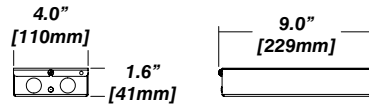

Housing Options

Standard Senso Housing - 910

Dimension

Included

Unless specified otherwise, this is provided as standard

- **Driver with enclosure**
  - Galvanized steel enclosure
- **Installation**
  - Laying on top of ceiling
  - Remote from fixture
  - Hanger bar and mount included