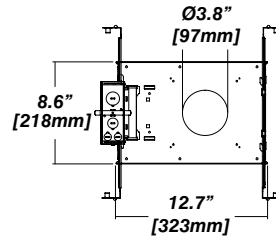

RECESSED DOWNLIGHT W/ WARM DIM

Housing Options

Standard Senso Housing - 910

Dimension

Included

Unless specified otherwise, this is provided as standard

- Driver with enclosure**
 - Galvanized steel enclosure
- Installation**
 - Laying on top of ceiling
 - Remote from fixture
 - Hanger bar and mount included

New Construction - 915

Dimension

Included

- Plaster Frame**
 - Galvanized steel construction with cut-out
- Bar hanger**
 - Length: from 14-3/16" to 26"
- Outlet Box**
 - Outlet Box Included (910 included with trimless)

IC Housing - 920

Dimension

Included

- IC Housing**
 - Galvanized steel construction
 - Airtight
 - Includes gasketed junction box
- Plaster Frame**
 - Galvanized steel construction
- Bar hanger**
 - Length: from 14-3/16" to 26"