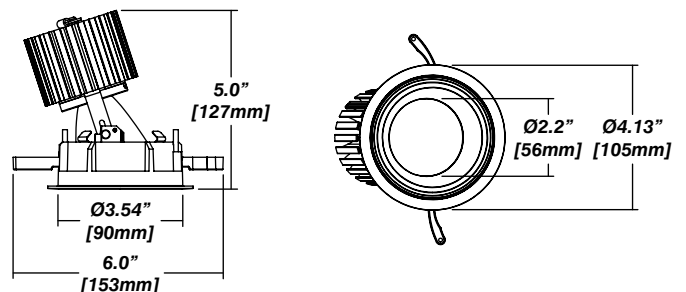

Artemis 2 Wall Wash