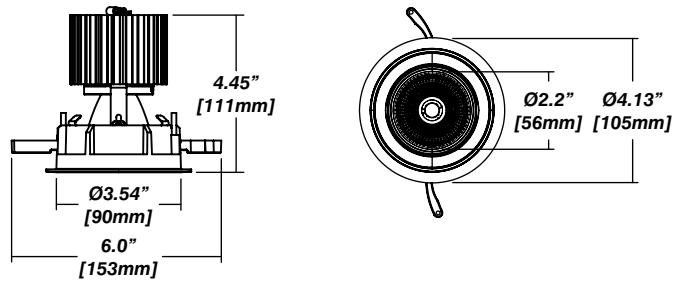

Artemis 2 Fixed Downlight